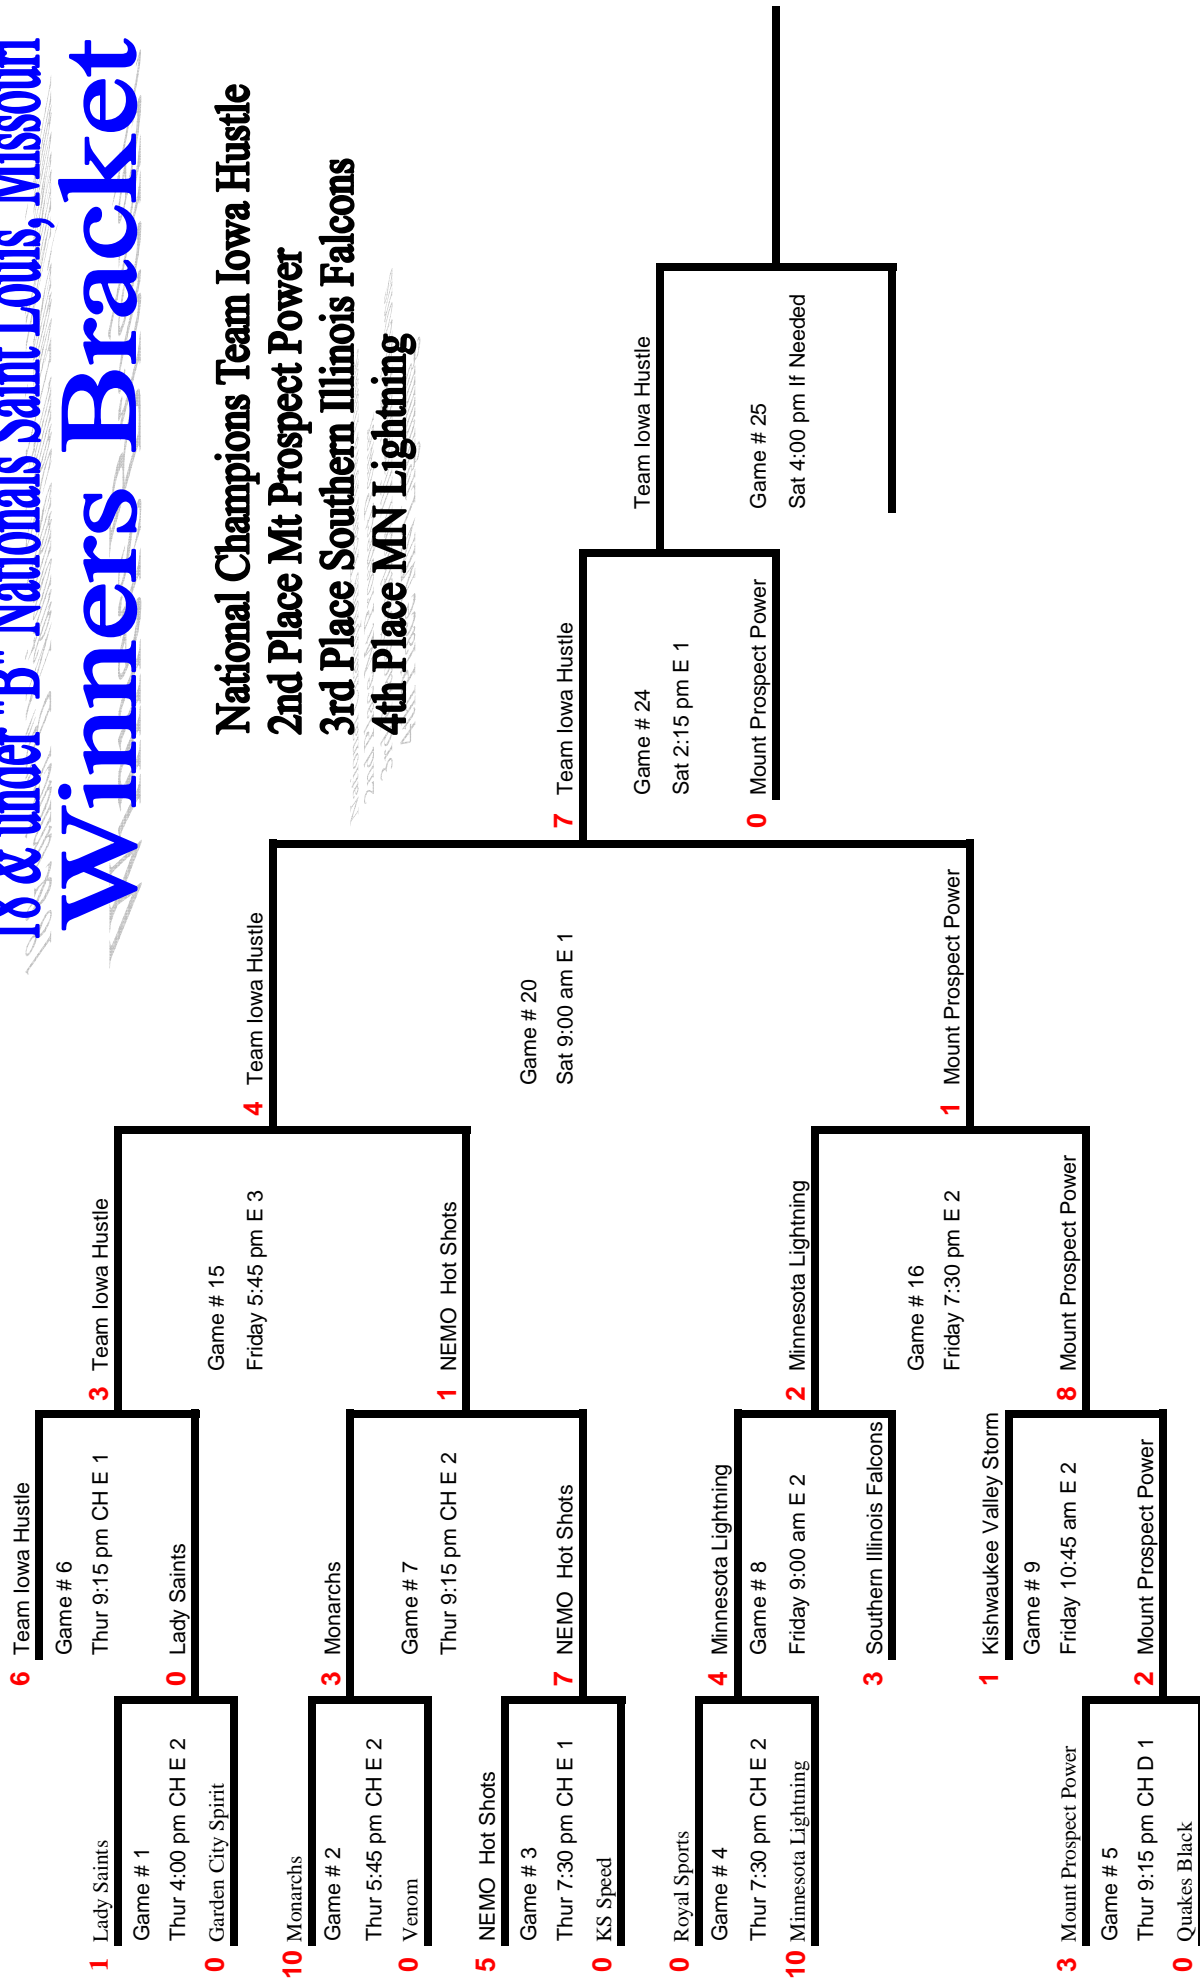

NAFA Nationals

RAINOUT NUMBER

1 877 698-3261 or 1 866-321-4255

Press 1 and enter 314 111-1234

18 & Under "B" Saint Louis Missouri

go to www.gsmssl.com to check out scores

Friday July 31, 2009

Time	Game #	Field	Team	Score	VS	Team	Score
9:00 AM	8	CH # E 2	Southern Illinois Falcons	3	VS	Minnesota Lightning	4
10:45 AM	9	CH # E 2	Kishwaukee Valley Storm	1	VS	Mount Prospect Power	2
12:30 PM	10	CH # E 2	KS Speed	1	VS	Venom	7
2:15 PM	12	CH # E 2	Quakes Black	2	VS	Monarchs	3
4:00 PM	11	CH # E 2	Garden City Spirit	5	VS	Southern Illinois Falcons	12
4:00 PM	14	CH # E 3	Venom	5	VS	Kishwaukee Valley Storm	8
5:45 PM	13	CH # E 2	Lady Saints	10	VS	Royal Sports	2
5:45 PM	15	CH # E 3	Team Iowa Hustle	3	VS	NEMO Hot Shots	1
7:30 PM	16	CH # E 2	Minnesota Lightning	2	VS	Mount Prospect Power	8
9:15 PM	18	CH # E 2	Monarchs	10	VS	Lady Saints	0
7:30 PM	17	CH # E 3	Southern Illinois Falcons	4	VS	Kishwaukee Valley Storm	3
9:15 PM	19	CH # E 3	Nemo Hotshots	2	VS	Southern Illinois Falcons	5

Saturday August 1, 2009

Time	Game #	Field	Team	Score	VS	Team	Score
9:00 AM	20	CH # E 1	Team Iowa Hustle	4	VS	Mount Prospect Power	1
9:00 AM	21	CH # E 2	Minnesota Lightning	4	VS	Monarchs	2
10:45 AM	22	CH # E 1	Southern Illinois Falcons	6	VS	Minnesota Lightning	4
12:30 PM	23	CH # E 1	Mount Prospect Power	5	VS	Southern Illinois Falcons	4
2:15 PM	24	CH # E 1	Team Iowa Hustle	7	VS	Mount Prospect Power	0

18 & under "B" Nationals Saint Louis, Missouri Winners Bracket